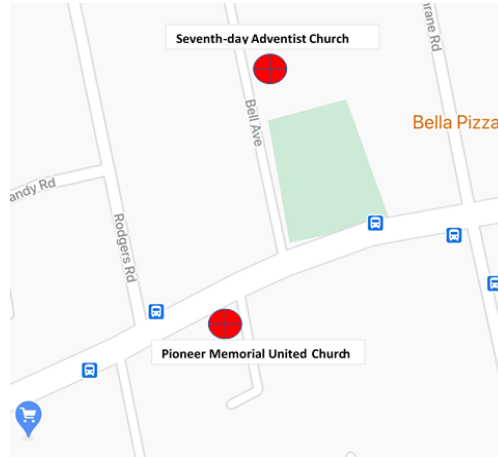

Parking and Directions:

PARKING FOR VOLUNTEERS:

Volunteers can also park at Pioneer based on availability.

<p>Driving From East Hamilton/Stoney Creek</p> <ul style="list-style-type: none"> • King Street W in Stoney Creek • This becomes King Street E 	<p>Driving From West Hamilton/Dundas</p> <ul style="list-style-type: none"> • Main Street West becomes Main Street E • Slight right onto King Street E (After Hamilton Children's Museum)
<p>Driving From Ancaster/Mountain</p> <ul style="list-style-type: none"> • Take Lincoln Alexander Parkway E • Continue onto Red Hill Valley Parkway North • Take King Street exit • Left onto King Street E 	<p>Driving From Burlington/Oakville/Milton</p> <ul style="list-style-type: none"> • QEW to Hamilton, take Red Hill Valley Parkway exit • Red Hill Valley South, take King Street exit • Right onto King Street E