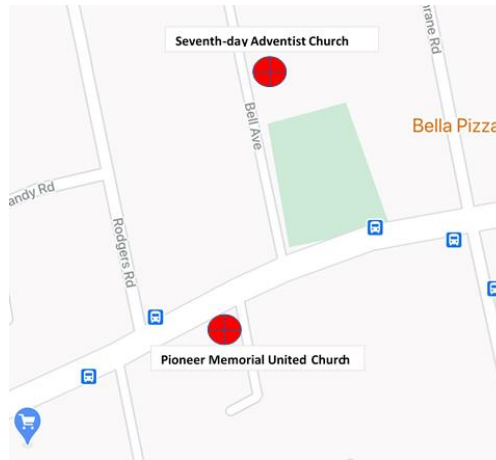

PARKING FOR DONATION DROP OFFS: There is short-term parking for donation drop offs at Pioneer Memorial United Church, 1974 King Street East.

PARKING FOR VOLUNTEERS:

Parking is available at Hamilton East Seventh-Day Adventist Church at 203 Bell Avenue (2 min walk to Pioneer Memorial). Volunteers can also park at Pioneer Memorial United Church based on availability.

Driving From East Hamilton/Stoney Creek <ul style="list-style-type: none"> King Street W in Stoney Creek This becomes King Street E 	Driving From West Hamilton/Dundas <ul style="list-style-type: none"> Main Street West becomes Main Street E Slight right onto King Street E (after Hamilton Children’s Museum)
Driving From Ancaster/Mountain <ul style="list-style-type: none"> Take Lincoln Alexander Parkway E Continue onto Red Hill Valley Parkway North Take King Street exit Left onto King Street E 	Driving From Burlington/Oakville/Milton <ul style="list-style-type: none"> QEW to Hamilton, take Red Hill Valley Parkway exit Red Hill Valley South, take King Street exit Right onto King Street E