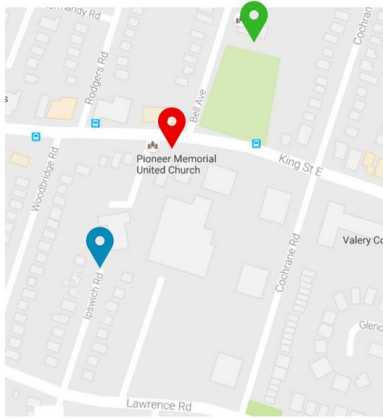

Parking and Directions: 1974 King Street East, Hamilton (Pioneer Memorial United Church)

- Legend
-  Christmas Store Location
 -  Volunteer Parking
 -  Large Donation Drop-off

HSR BUS TRANSPORTATION: Take #5 (5A) Greenhill bus eastbound from downtown (Main and James), get off at King opposite Rosedale. Walk one block east.

PARKING FOR DONATION DROP OFFS: There is limited parking for donation drop offs at Pioneer Memorial United Church, 1974 King Street East. For larger donation drop offs, unload on Ipswich Road behind the Church. Take Woodbridge or Cochrane Road from King Street East to Ipswich Road.

Driving From East Hamilton/Stoney Creek <ul style="list-style-type: none"> • King Street W in Stoney Creek • This becomes King Street E 	Driving From West Hamilton/Dundas <ul style="list-style-type: none"> • Main Street West becomes Main Street E • Slight right onto King Street E (after Hamilton Children’s Museum)
Driving From Ancaster/Mountain <ul style="list-style-type: none"> • Take Lincoln Alexander Parkway E • Continue onto Red Hill Valley Parkway North • Take King Street exit • Left onto King Street E 	Driving From Burlington/Oakville/Milton <ul style="list-style-type: none"> • QEW to Hamilton, take Red Hill Valley Parkway exit • Red Hill Valley South, take King Street exit • Right onto King Street E