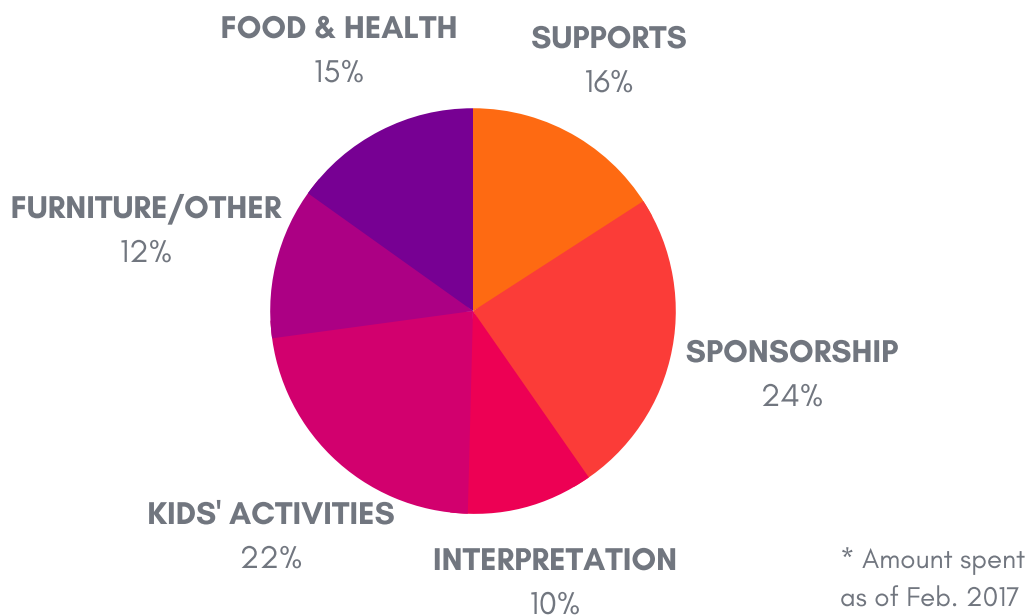

## IMPACT ANALYSIS

## QUICK FACTS

**1338**

SYRIAN REFUGEES ARRIVED BETWEEN DEC 20, 2015 & DEC 31, 2016.

**104**

SYRIAN REFUGEES ARRIVED IN 11 DAYS IN DEC, 2015, DURING THE INITIAL INFLUX

**22%**

OF DONATIONS TO THE SYRIAN REFUGEE FUND PROVIDED ACTIVITIES & SUPPORT FOR CHILDREN