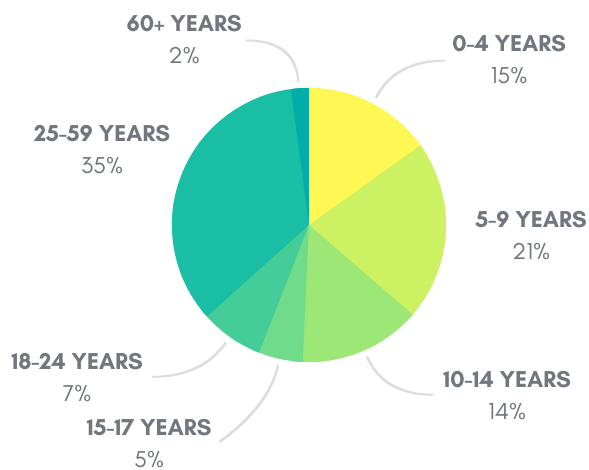

RAP BY THE NUMBERS

RESETTLEMENT TIMELINE

QUICK FACTS

1,654 TOTAL GOVERNMENT-ASSISTED REFUGEES

100% NOW PERMANENTLY HOUSED

88% OF RESETTLED GARS CAME FROM SYRIA

* GAR = Government-Assisted Refugee

STATISTICAL DATA

2015/2016

AGE DISTRIBUTION

FAMILY SIZE