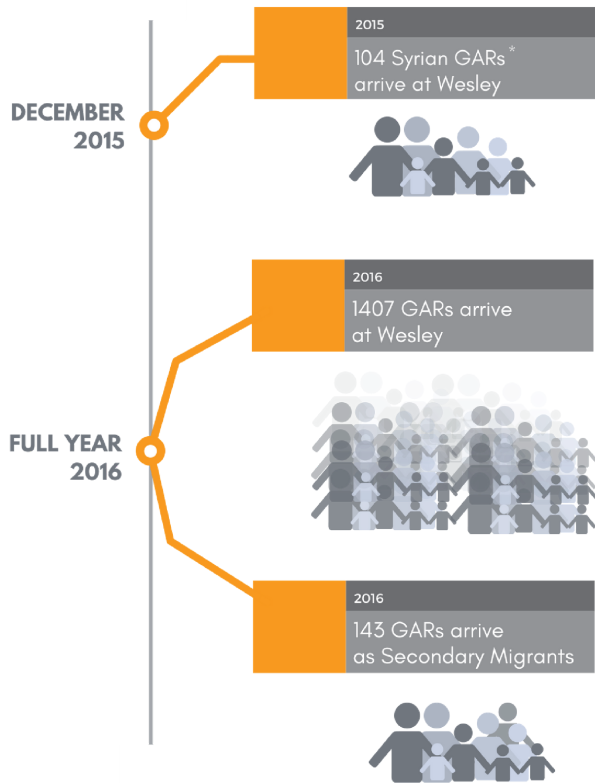

RAP BY THE NUMBERS

RESETTLEMENT TIMELINE

QUICK FACTS

1,654 TOTAL GOVERNMENT-ASSISTED REFUGEES

100% NOW PERMANENTLY HOUSED

88% OF RESETTLED GARS CAME FROM SYRIA

* GAR = Government-Assisted Refugee

STATISTICAL DATA

2015/2016

AGE DISTRIBUTION

FAMILY SIZE